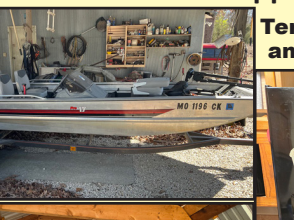

Beautiful 1800 sq. ft. Home with shop on 5 acres m/l

The home has 3 bedrooms 2 baths, detached garage/workshop and is located just outside of Clever. This nice and cozy home offers nice size rooms with laundry room, fireplace and pellet stove. Home has 2 levels with central heat and air and also has 2 heat pumps, one for each level. Home is maintenance free with a

Come to the open house or call for your private showing. This is a very unique and nice property and has everything you need.

wonderful wrap around porch in a quiet, secluded setting with mature trees and nice big yard. Property includes private well, big well house/storage building and private drive. Property is fenced all the way around, perfect for livestock and horses. Taxes: Approximately \$800.00 yearly

TRUCK

2006 Ford F350 Lariat Super duty 4x4 truck with Power stroke diesel, long bed, good tires, extended cab, automatic, leather, power everything, 133,000 miles, lock outs, very nice older truck

MOTORCYCLE